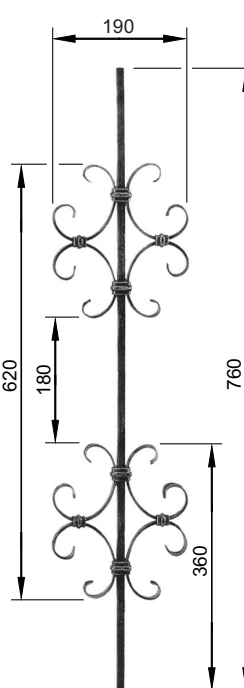

Schmiedeeiserne Geländerstäbe, roh, Länge ca. 900 mm

68.4030.00
12x12 mm
1.60 Kg

68.4035.00
12x12 mm
1.70 Kg

68.4040.00
Ø 12 mm
1.10 Kg

68.4045.00
Ø 12 mm
1.20 Kg

68.4050.00
12x12 mm
1.20 Kg

68.4055.00
Ø 12 mm
1.20 Kg

68.4100.00
12x12 mm
1.45 Kg

68.4105.00
12x12 mm
1.85 Kg

68.4110.00
12x12 mm
1.75 Kg

68.4115.00
12x12 mm
2.30 Kg

68.4120.00
12x12 mm
1.40 Kg

68.4125.00
12x12 mm
1.90 Kg