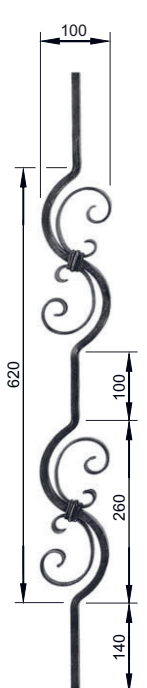

Schmiedeeiserne Geländerstäbe, roh, Länge ca. 900 mm

68.4030.00
12x12 mm
1.60 Kg

68.4035.00
12x12 mm
1.70 Kg

68.4040.00
Ø 12 mm
1.10 Kg

68.4045.00
Ø 12 mm
1.20 Kg

68.4050.00
12x12 mm
1.20 Kg

68.4055.00
Ø 12 mm
1.20 Kg

68.4100.00
12x12 mm
1.45 Kg

68.4105.00
12x12 mm
1.85 Kg

68.4110.00
12x12 mm
1.75 Kg

68.4115.00
12x12 mm
2.30 Kg

68.4120.00
12x12 mm
1.40 Kg

68.4125.00
12x12 mm
1.90 Kg