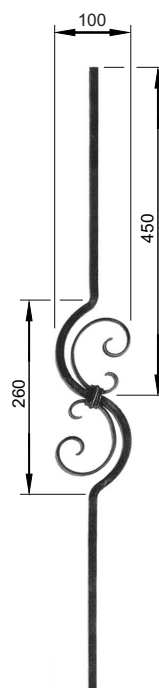

Schmiedeeiserne Geländerstäbe, roh, Länge ca. 900 mm

68.4030.00
12x12 mm
1.60 Kg

68.4035.00
12x12 mm
1.70 Kg

68.4040.00
Ø 12 mm
1.10 Kg

68.4045.00
Ø 12 mm
1.20 Kg

68.4050.00
12x12 mm
1.20 Kg

68.4055.00
Ø 12 mm
1.20 Kg

68.4100.00
12x12 mm
1.45 Kg

68.4105.00
12x12 mm
1.85 Kg

68.4110.00
12x12 mm
1.75 Kg

68.4115.00
12x12 mm
2.30 Kg

68.4120.00
12x12 mm
1.40 Kg

68.4125.00
12x12 mm
1.90 Kg