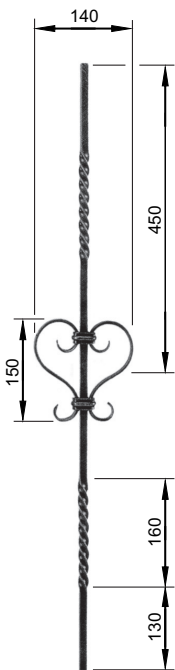

Schmiedeeiserne Geländerstäbe, roh, Länge ca. 900 mm

68.4030.00
12x12 mm
1.60 Kg

68.4035.00
12x12 mm
1.70 Kg

68.4040.00
Ø 12 mm
1.10 Kg

68.4045.00
Ø 12 mm
1.20 Kg

68.4050.00
12x12 mm
1.20 Kg

68.4055.00
Ø 12 mm
1.20 Kg

68.4100.00
12x12 mm
1.45 Kg

68.4105.00
12x12 mm
1.85 Kg

68.4110.00
12x12 mm
1.75 Kg

68.4115.00
12x12 mm
2.30 Kg

68.4120.00
12x12 mm
1.40 Kg

68.4125.00
12x12 mm
1.90 Kg