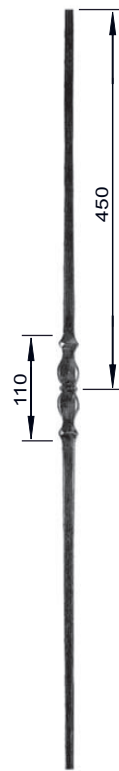

Schmiedeeiserne Geländerstäbe, roh, Länge ca. 900 mm

68.4030.00
12x12 mm
1.60 Kg

68.4035.00
12x12 mm
1.70 Kg

68.4040.00
Ø 12 mm
1.10 Kg

68.4045.00
Ø 12 mm
1.20 Kg

68.4050.00
12x12 mm
1.20 Kg

68.4055.00
Ø 12 mm
1.20 Kg

68.4100.00
12x12 mm
1.45 Kg

68.4105.00
12x12 mm
1.85 Kg

68.4110.00
12x12 mm
1.75 Kg

68.4115.00
12x12 mm
2.30 Kg

68.4120.00
12x12 mm
1.40 Kg

68.4125.00
12x12 mm
1.90 Kg