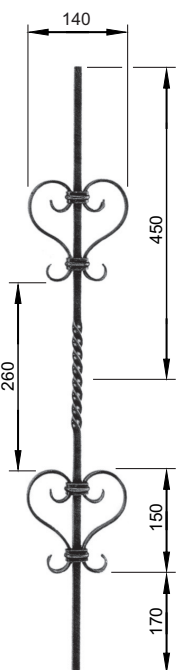

Schmiedeeiserne Geländerstäbe, roh, Länge ca. 900 mm

68.4030.00
12x12 mm
1.60 Kg

68.4035.00
12x12 mm
1.70 Kg

68.4040.00
Ø 12 mm
1.10 Kg

68.4045.00
Ø 12 mm
1.20 Kg

68.4050.00
12x12 mm
1.20 Kg

68.4055.00
Ø 12 mm
1.20 Kg

68.4100.00
12x12 mm
1.45 Kg

68.4105.00
12x12 mm
1.85 Kg

68.4110.00
12x12 mm
1.75 Kg

68.4115.00
12x12 mm
2.30 Kg

68.4120.00
12x12 mm
1.40 Kg

68.4125.00
12x12 mm
1.90 Kg