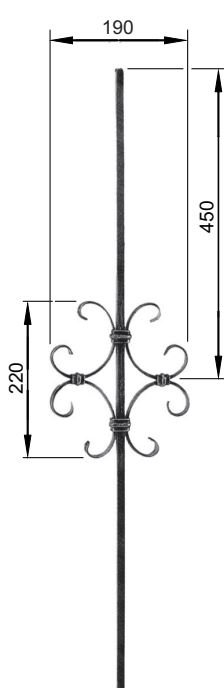

Schmiedeeiserne Geländerstäbe, roh, Länge ca. 900 mm

68.4030.00
12x12 mm
1.60 Kg

68.4035.00
12x12 mm
1.70 Kg

68.4040.00
Ø 12 mm
1.10 Kg

68.4045.00
Ø 12 mm
1.20 Kg

68.4050.00
12x12 mm
1.20 Kg

68.4055.00
Ø 12 mm
1.20 Kg

68.4100.00
12x12 mm
1.45 Kg

68.4105.00
12x12 mm
1.85 Kg

68.4110.00
12x12 mm
1.75 Kg

68.4115.00
12x12 mm
2.30 Kg

68.4120.00
12x12 mm
1.40 Kg

68.4125.00
12x12 mm
1.90 Kg