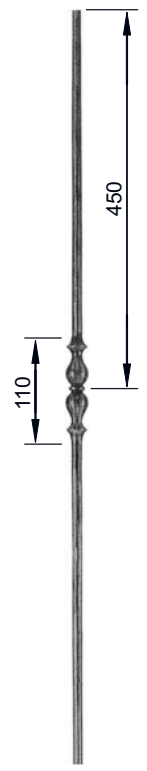

Schmiedeeiserne Geländerstäbe, roh, Länge ca. 900 mm

68.4030.00
12x12 mm
1.60 Kg

68.4035.00
12x12 mm
1.70 Kg

68.4040.00
Ø 12 mm
1.10 Kg

68.4045.00
Ø 12 mm
1.20 Kg

68.4050.00
12x12 mm
1.20 Kg

68.4055.00
Ø 12 mm
1.20 Kg

68.4100.00
12x12 mm
1.45 Kg

68.4105.00
12x12 mm
1.85 Kg

68.4110.00
12x12 mm
1.75 Kg

68.4115.00
12x12 mm
2.30 Kg

68.4120.00
12x12 mm
1.40 Kg

68.4125.00
12x12 mm
1.90 Kg